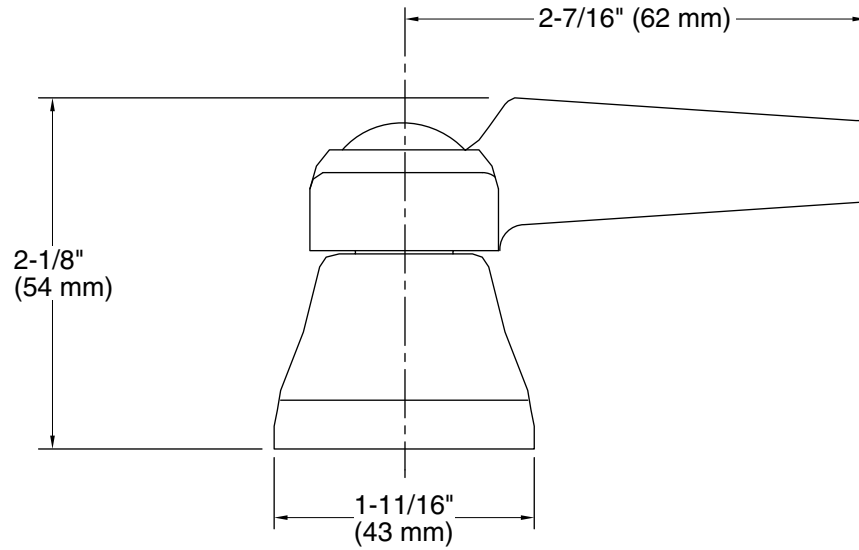

	CP	Polished Chrome
---	----	-----------------

Technical Information

All product dimensions are nominal.

Notes

Install this product according to the installation guide.

ADA compliant when installed to the specific requirements of these regulations.